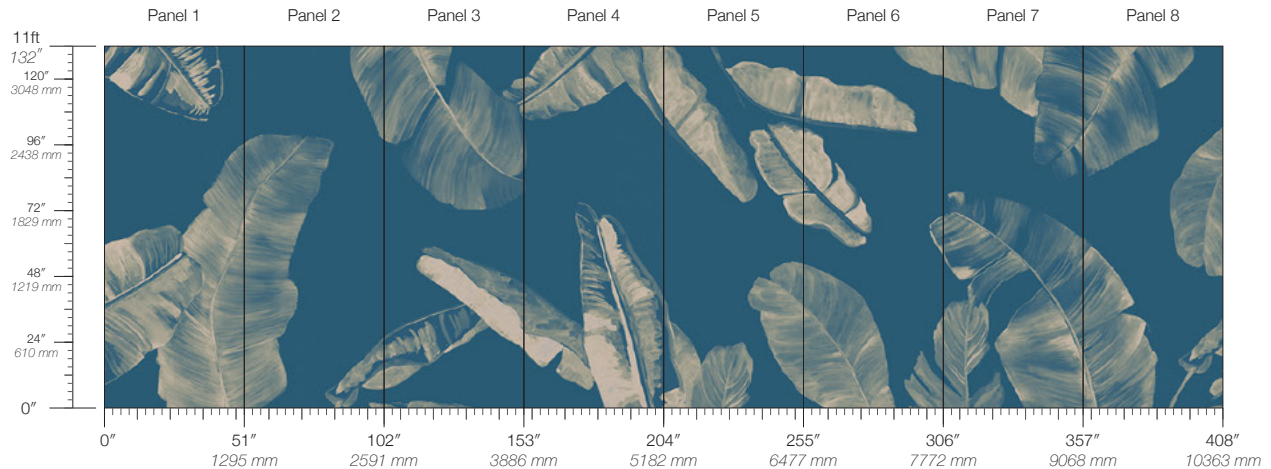

MUSA

STEM

TROPIC

VIRIDIAN

Paradiso Droplet

Suitable for residential and commercial projects

COLOR
Droplet

ITEM
3802

CONTENT
Type II PVC-Free

PANEL WIDTH
51" / 1295 mm trimmed

PANEL HEIGHT
132" / 3353 mm standard

REPEAT
Non-repeating

STOCK
Made to order

LEAD TIME
4 weeks to print

MINIMUM
1 panel

PRICE
Available upon request